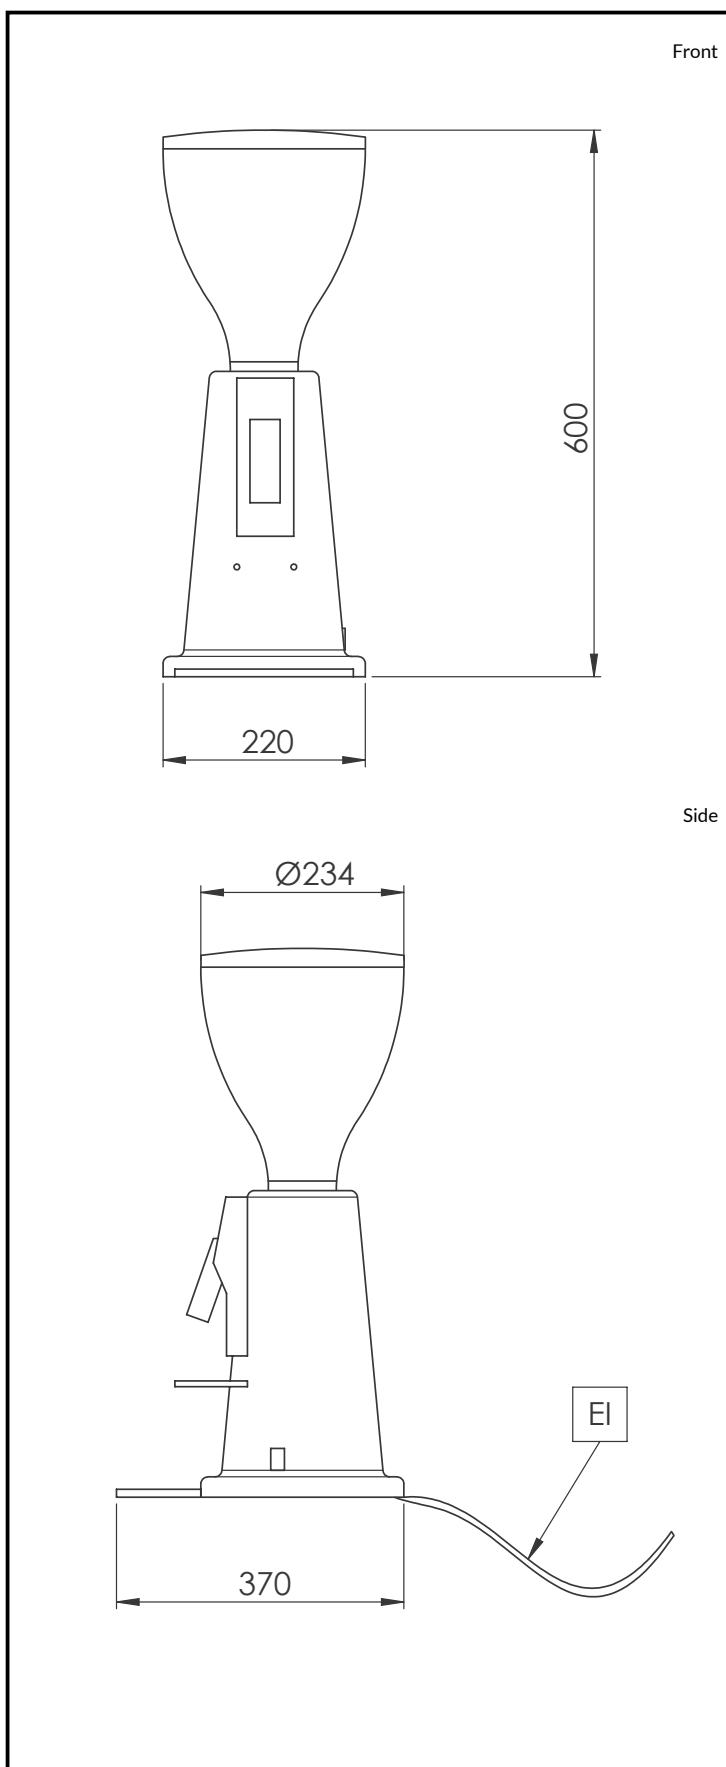

Grind on demand coffee grinder, flat burrs 75mm

Electric

Supply voltage:

602546
(GRNDEM600) 230 V/1N ph/50/60 Hz

Electrical power max.: 0.34 kW

Plug type: CE-SCHUKO

Key Information:

External dimensions,

Width: 230 mm

External dimensions,

Depth: 370 mm

External dimensions,

Height: 600 mm

Net weight: 11 kg

Shipping weight: 13.5 kg

Shipping height: 870 mm

Shipping width: 500 mm

Shipping depth: 750 mm

Shipping volume: 0.33 m³

The company reserves the right to make modifications to the products without prior notice. All information correct at time of printing.